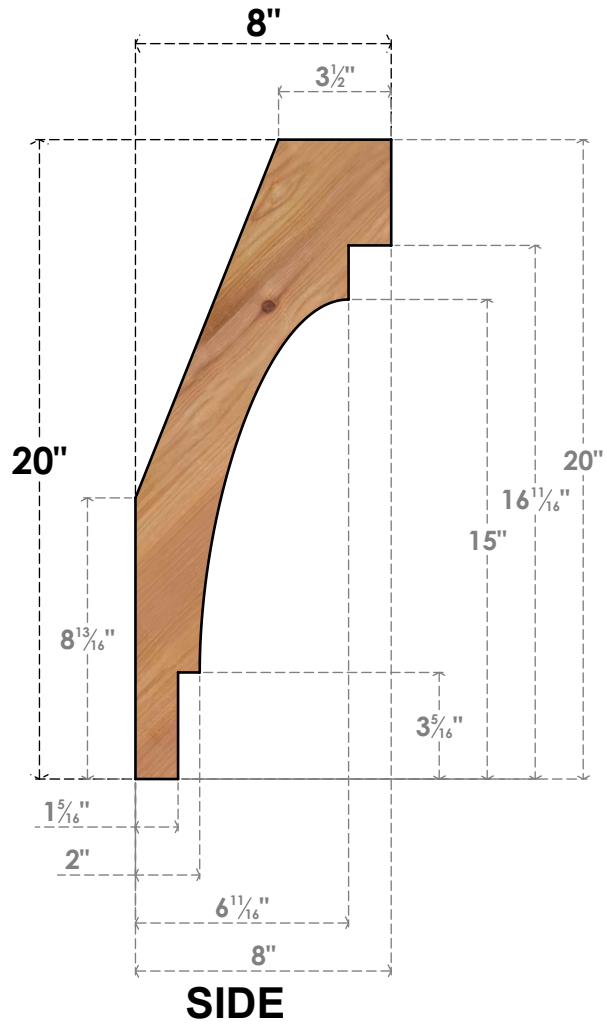

# BRC04X08X20MRC00SWR

3 1/2"W X 8"D X 20"H MERCED SMOOTH BRACE, WESTERN RED CEDAR

EKENA MILLWORK  
 2300 WEST MAIN ST.  
 CLARKSVILLE, TX 75426  
 TOLL FREE: 866-607-0453  
 WWW.EKENAMILLWORK.COM

### NOTES

1. INSTALLATION TO BE COMPLETED IN ACCORDANCE WITH MANUFACTURER'S SPECIFICATIONS.
2. DRAWING MAY NOT BE TO SCALE
3. THIS DRAWING IS INTENDED FOR DESIGN AND PLANNING PURPOSES ONLY.
4. ALL INFORMATION CONTAINED HEREIN WAS CURRENT AT THE TIME OF DEVELOPMENT BUT MUST BE REVIEWED AND APPROVED BY THE PRODUCT MANUFACTURER TO BE CONSIDERED ACCURATE.
5. PRODUCTS ARE NOT KILN DRIED. THIS ITEM IS UNIQUE AND WILL CONTAIN THE NATURAL VARIATIONS THAT THE WOOD SPECIES OFFERS. THIS MAY RESULT IN VARIATIONS UP TO 1/4"