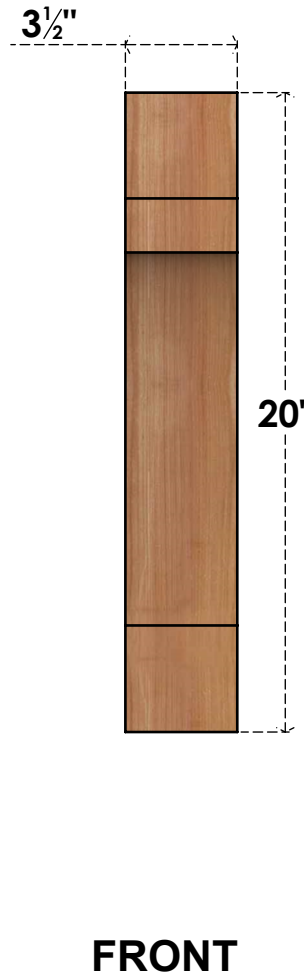

# BRC04X08X20MRC00SWR

3 1/2"W X 8"D X 20"H MERCED SMOOTH BRACE, WESTERN RED CEDAR

EKENA MILLWORK  
 2300 WEST MAIN ST.  
 CLARKSVILLE, TX 75426  
 TOLL FREE: 866-607-0453  
 WWW.EKENAMILLWORK.COM

### NOTES

1. INSTALLATION TO BE COMPLETED IN ACCORDANCE WITH MANUFACTURER'S SPECIFICATIONS.
2. DRAWING MAY NOT BE TO SCALE
3. THIS DRAWING IS INTENDED FOR DESIGN AND PLANNING PURPOSES ONLY.
4. ALL INFORMATION CONTAINED HEREIN WAS CURRENT AT THE TIME OF DEVELOPMENT BUT MUST BE REVIEWED AND APPROVED BY THE PRODUCT MANUFACTURER TO BE CONSIDERED ACCURATE.
5. PRODUCTS ARE NOT KILN DRIED. THIS ITEM IS UNIQUE AND WILL CONTAIN THE NATURAL VARIATIONS THAT THE WOOD SPECIES OFFERS. THIS MAY RESULT IN VARIATIONS UP TO 1/4"